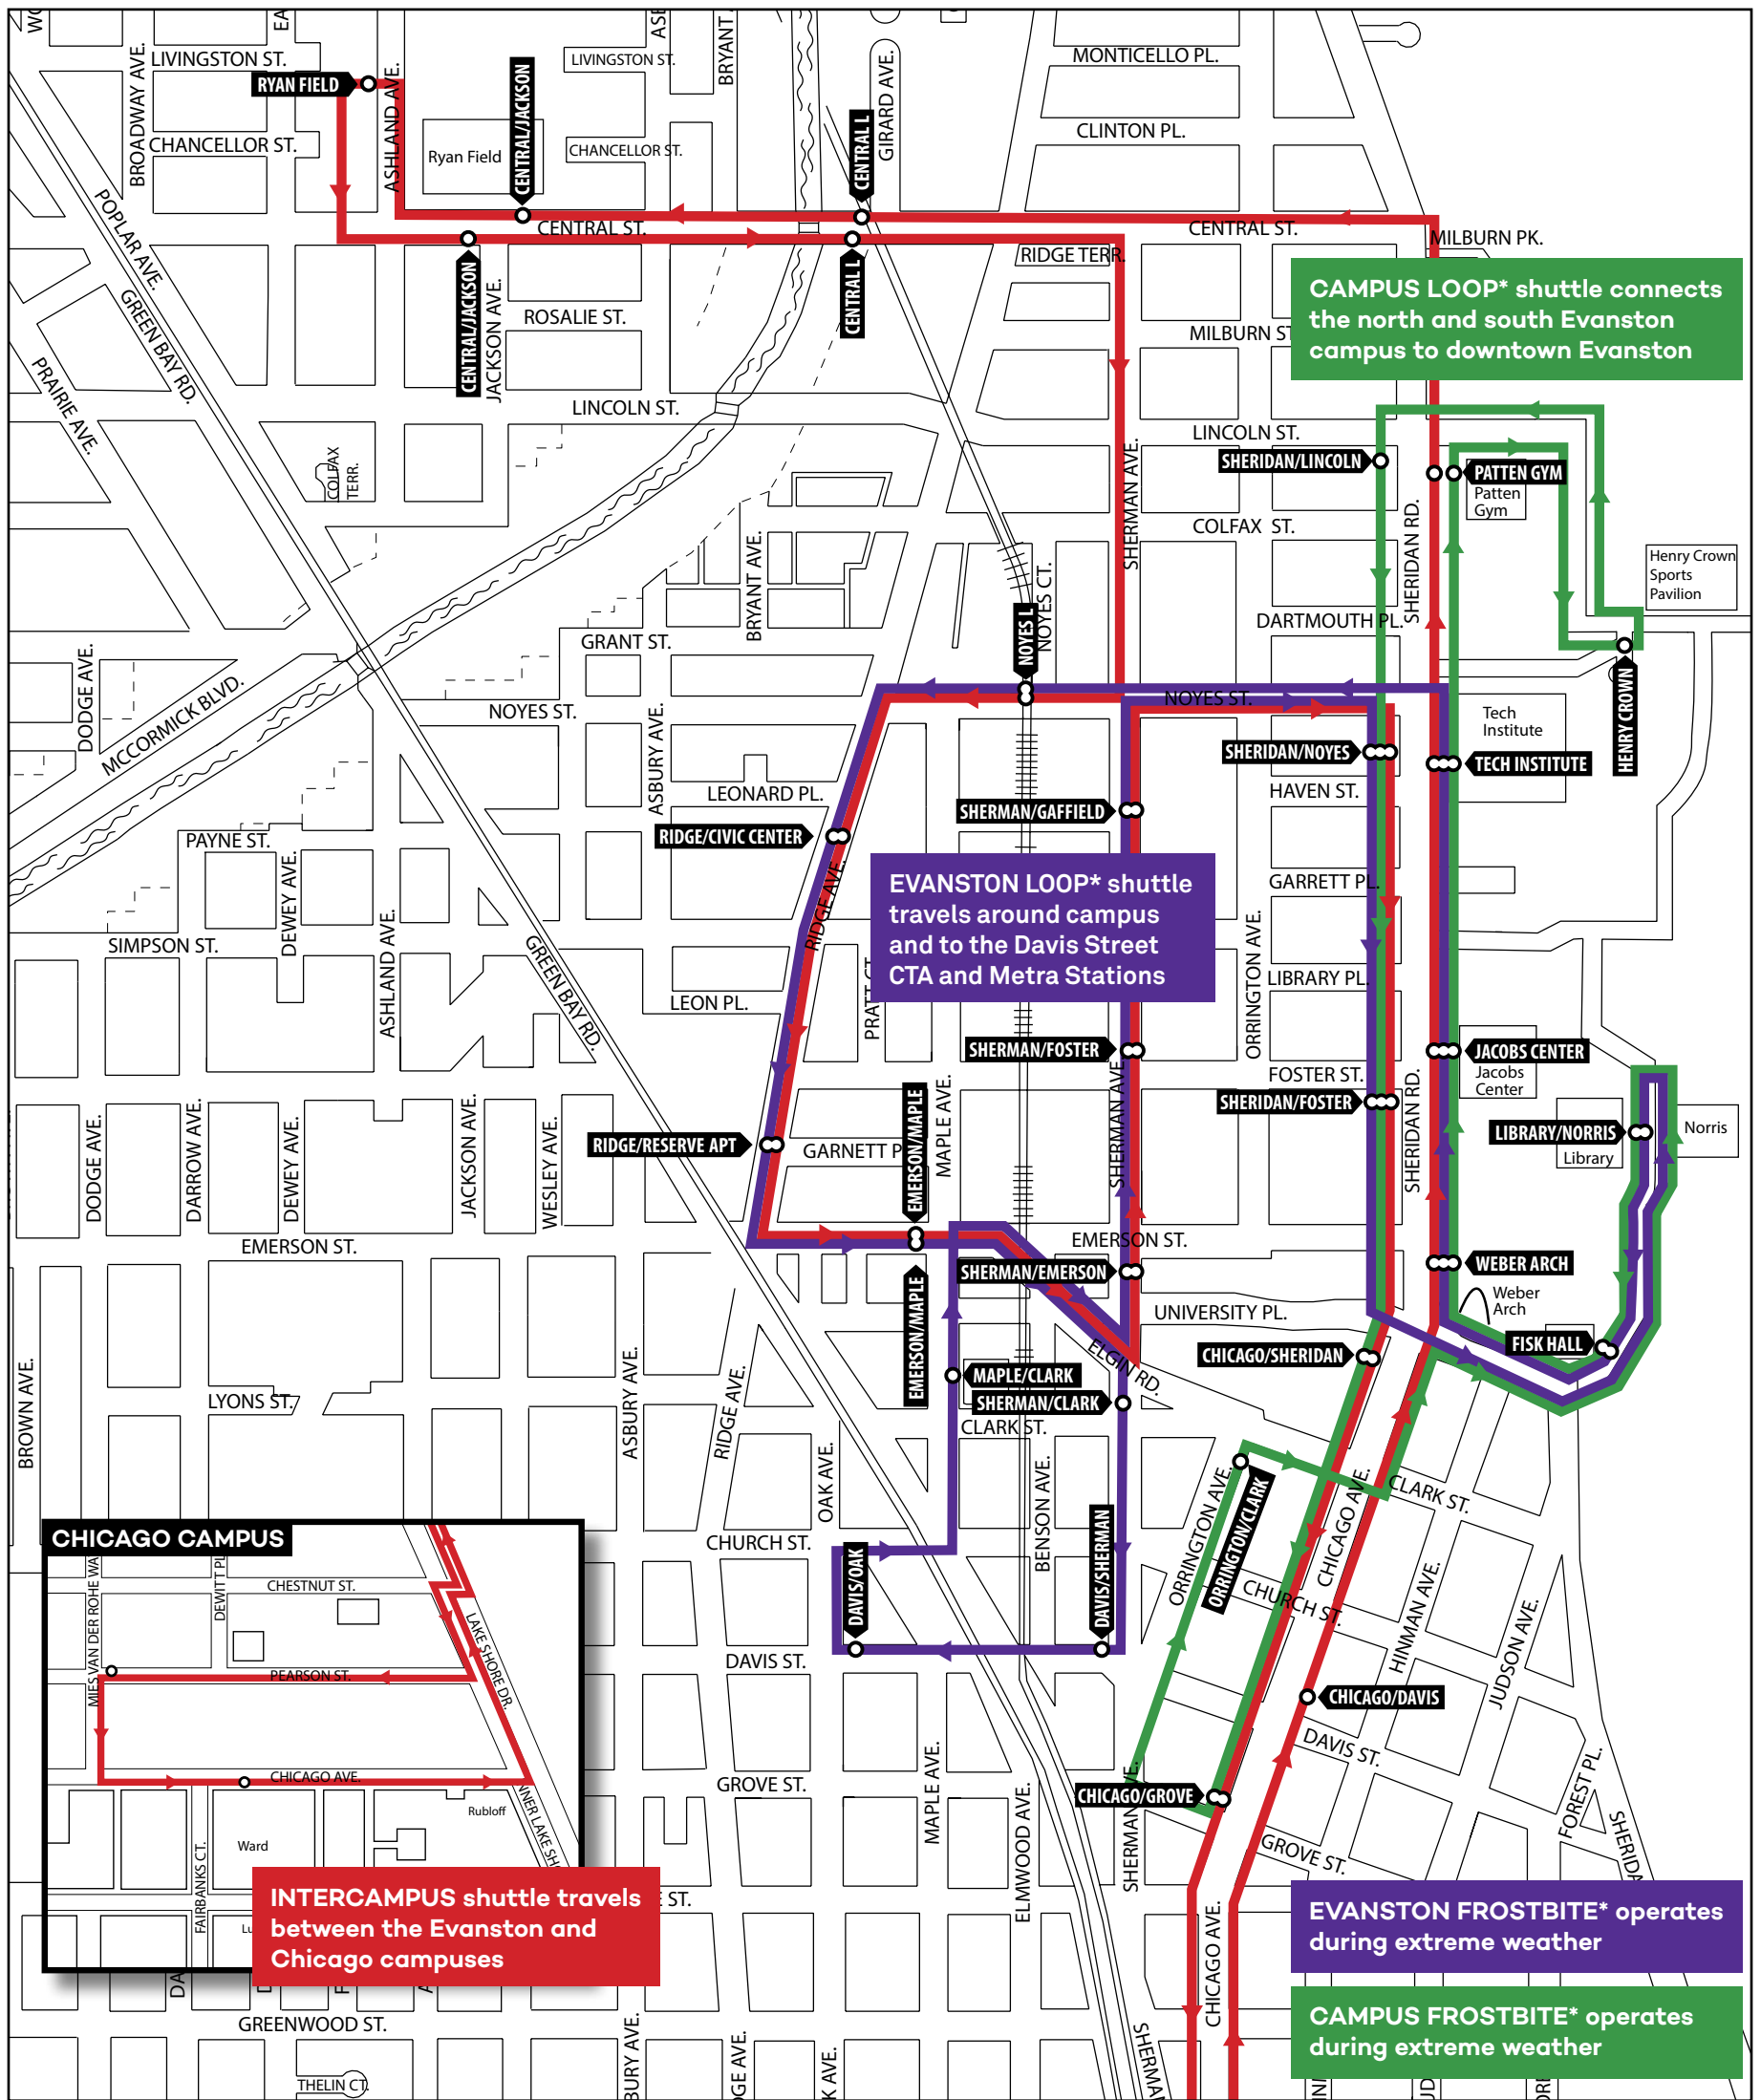

Northwestern Shuttles 2022–2023

- Evanston Loop* and Evanston Frostbite*
- Campus Loop* and Campus Frostbite*
- Intercampus

*Operates during the academic year only

Ride the Shuttles for Free

Use your valid Wildcard to get on board.

These shuttles are a free service for Northwestern University staff, faculty, and students with presentation of a valid Wildcard.

Track the Shuttles

shuttle.northwestern.edu

- Real-time location information!
- Estimated arrival times
- Free apps for iPhone and Android

Shuttle schedules and routes are subject to change. For current information and timetables, visit shuttle.northwestern.edu.