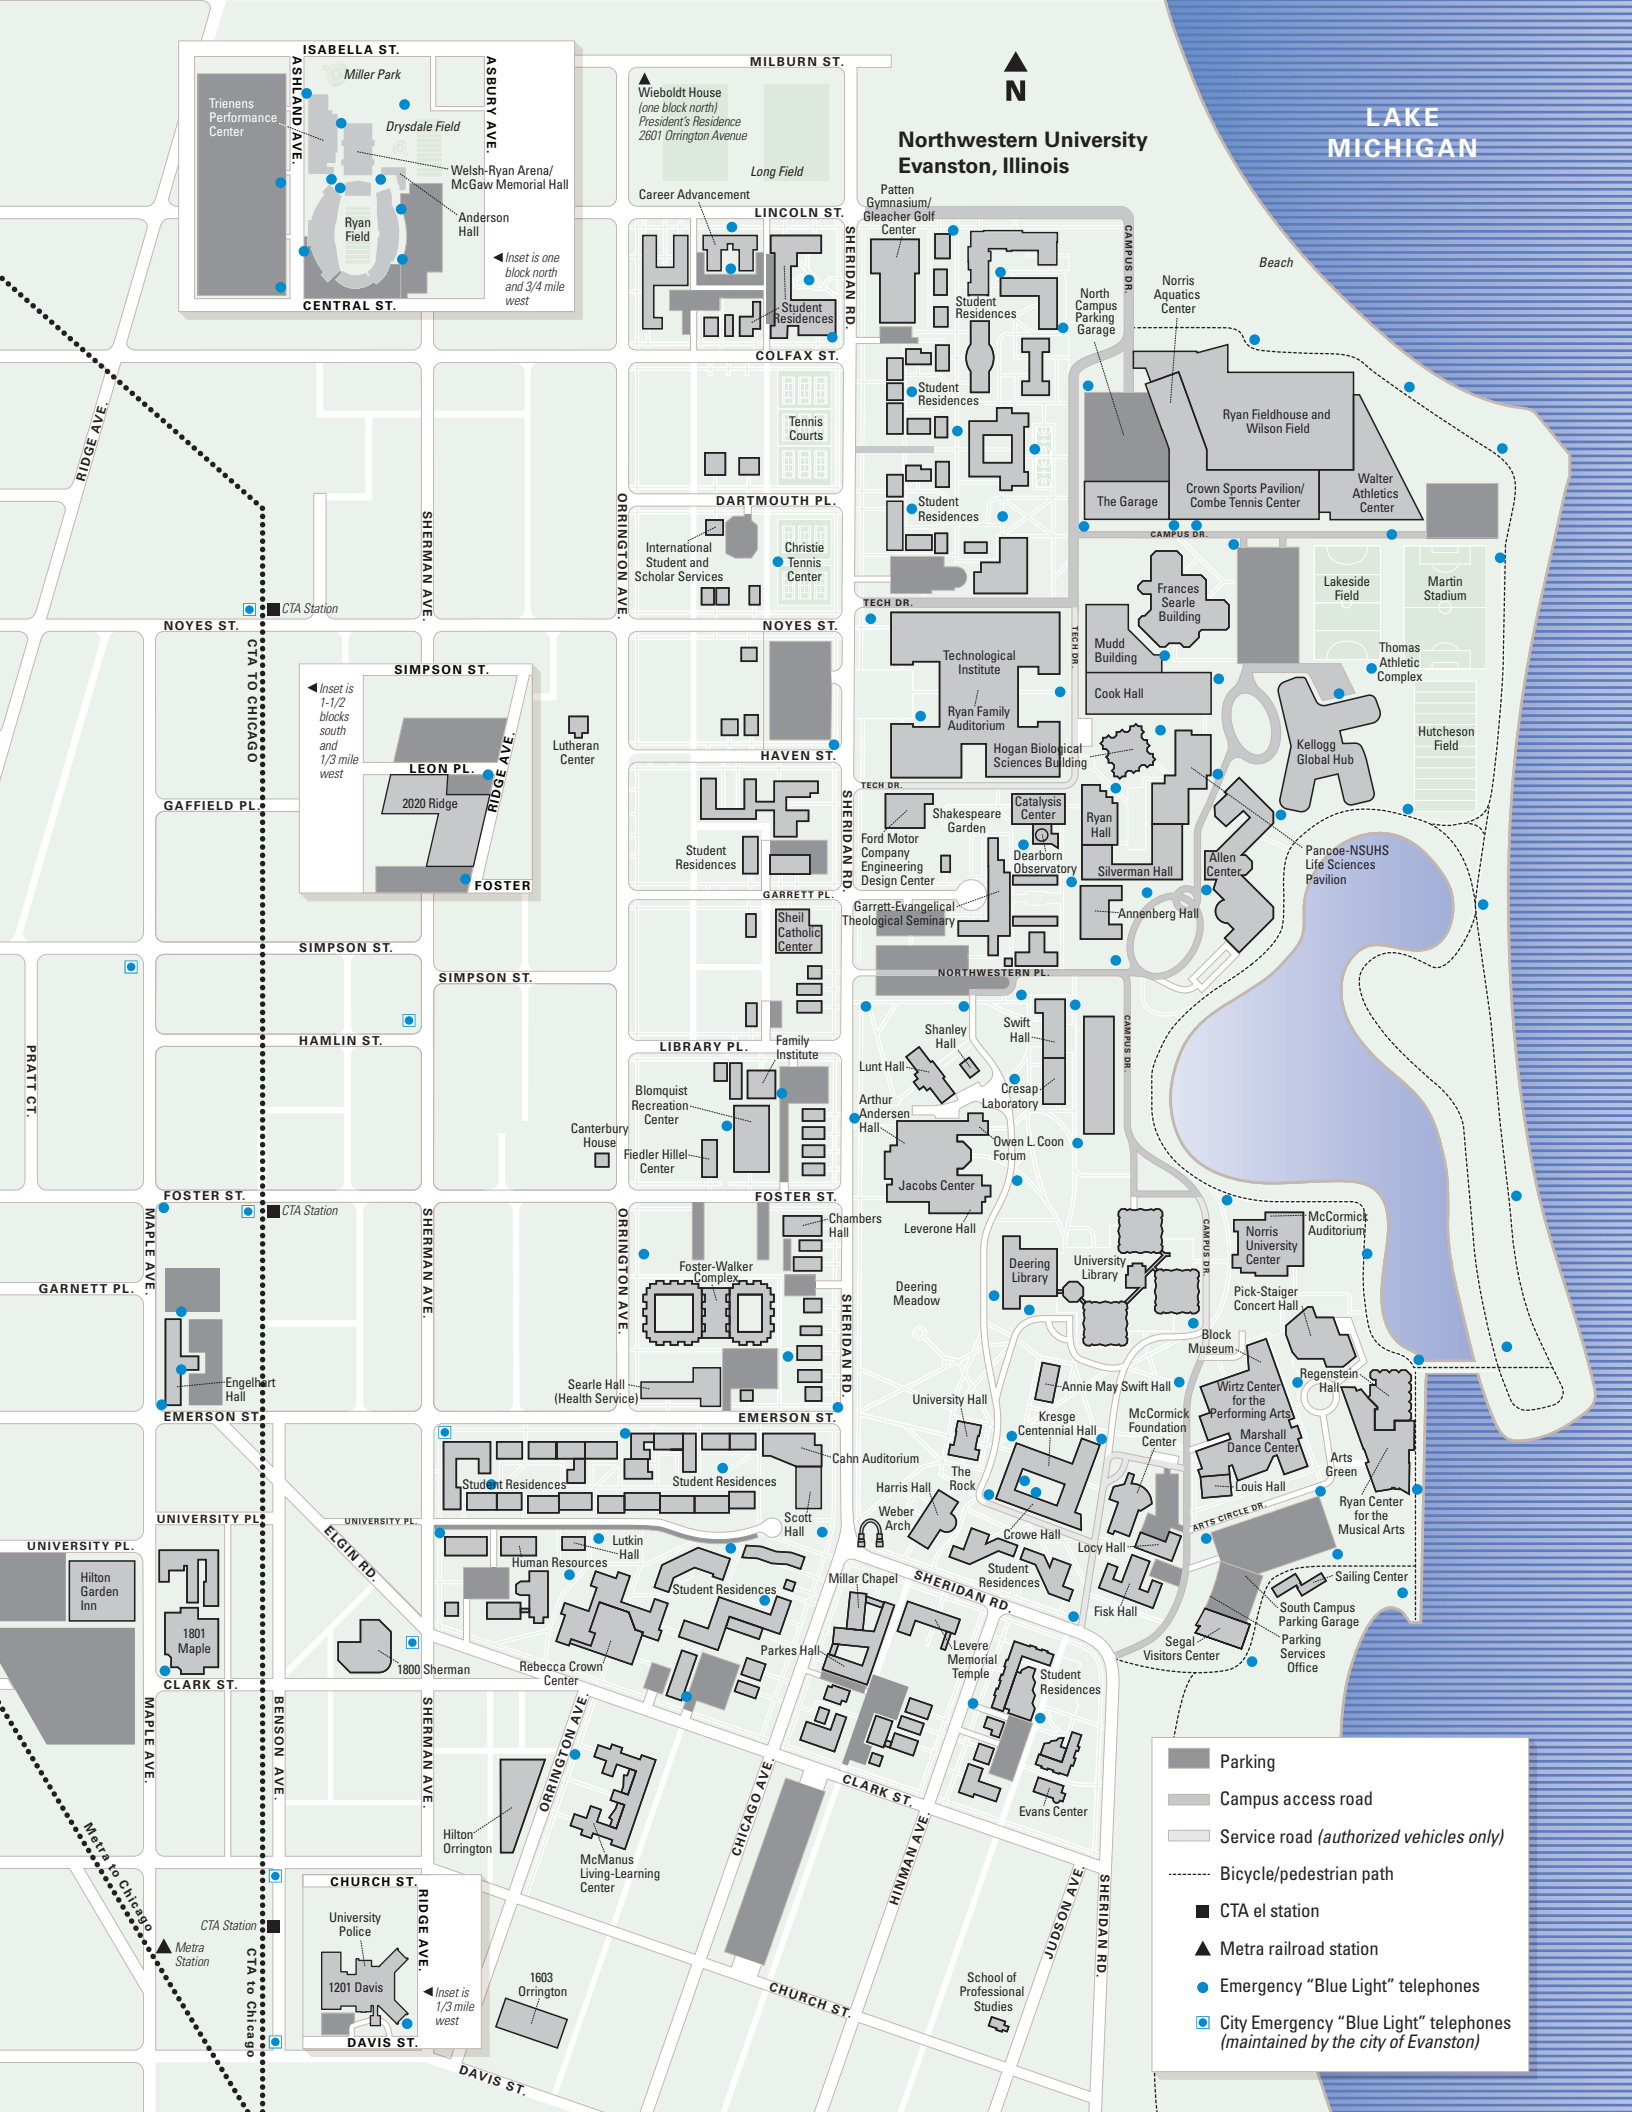

# LAKE MICHIGAN

## Northwestern University Evanston, Illinois

- Parking
- Campus access road
- Service road (authorized vehicles only)
- Bicycle/pedestrian path
- CTA el station
- Metra railroad station
- Emergency "Blue Light" telephones
- City Emergency "Blue Light" telephones (maintained by the city of Evanston)